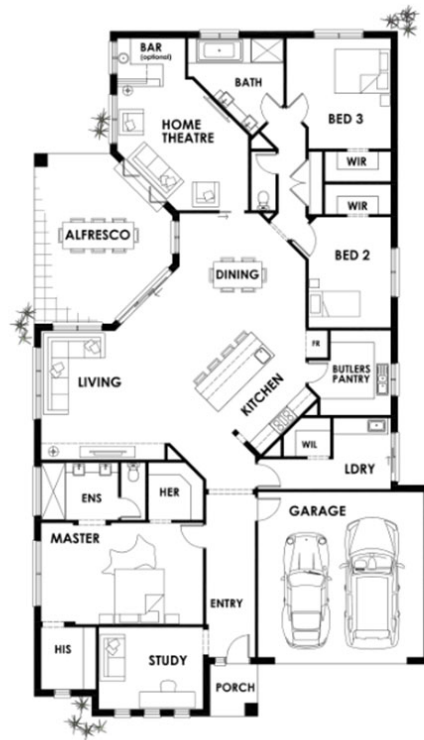

MERIDIAN

CLYDE NORTH

 inspired
homes

ASTAIRE 359 INSPIRED HOMES \$772,129

LOT: 1416
AREA: 830m²
FRONTAGE: 10m

INCLUSIONS LIST

- Site Works Allowance
- Custom Facade
- Custom Design to suit clients exact needs
- Stone Benchtops to Kitchen, Bathroom & Ensuite
- Evaporative Cooling
- Butlers Pantry
- Downlights
- Bar to Home Theatre