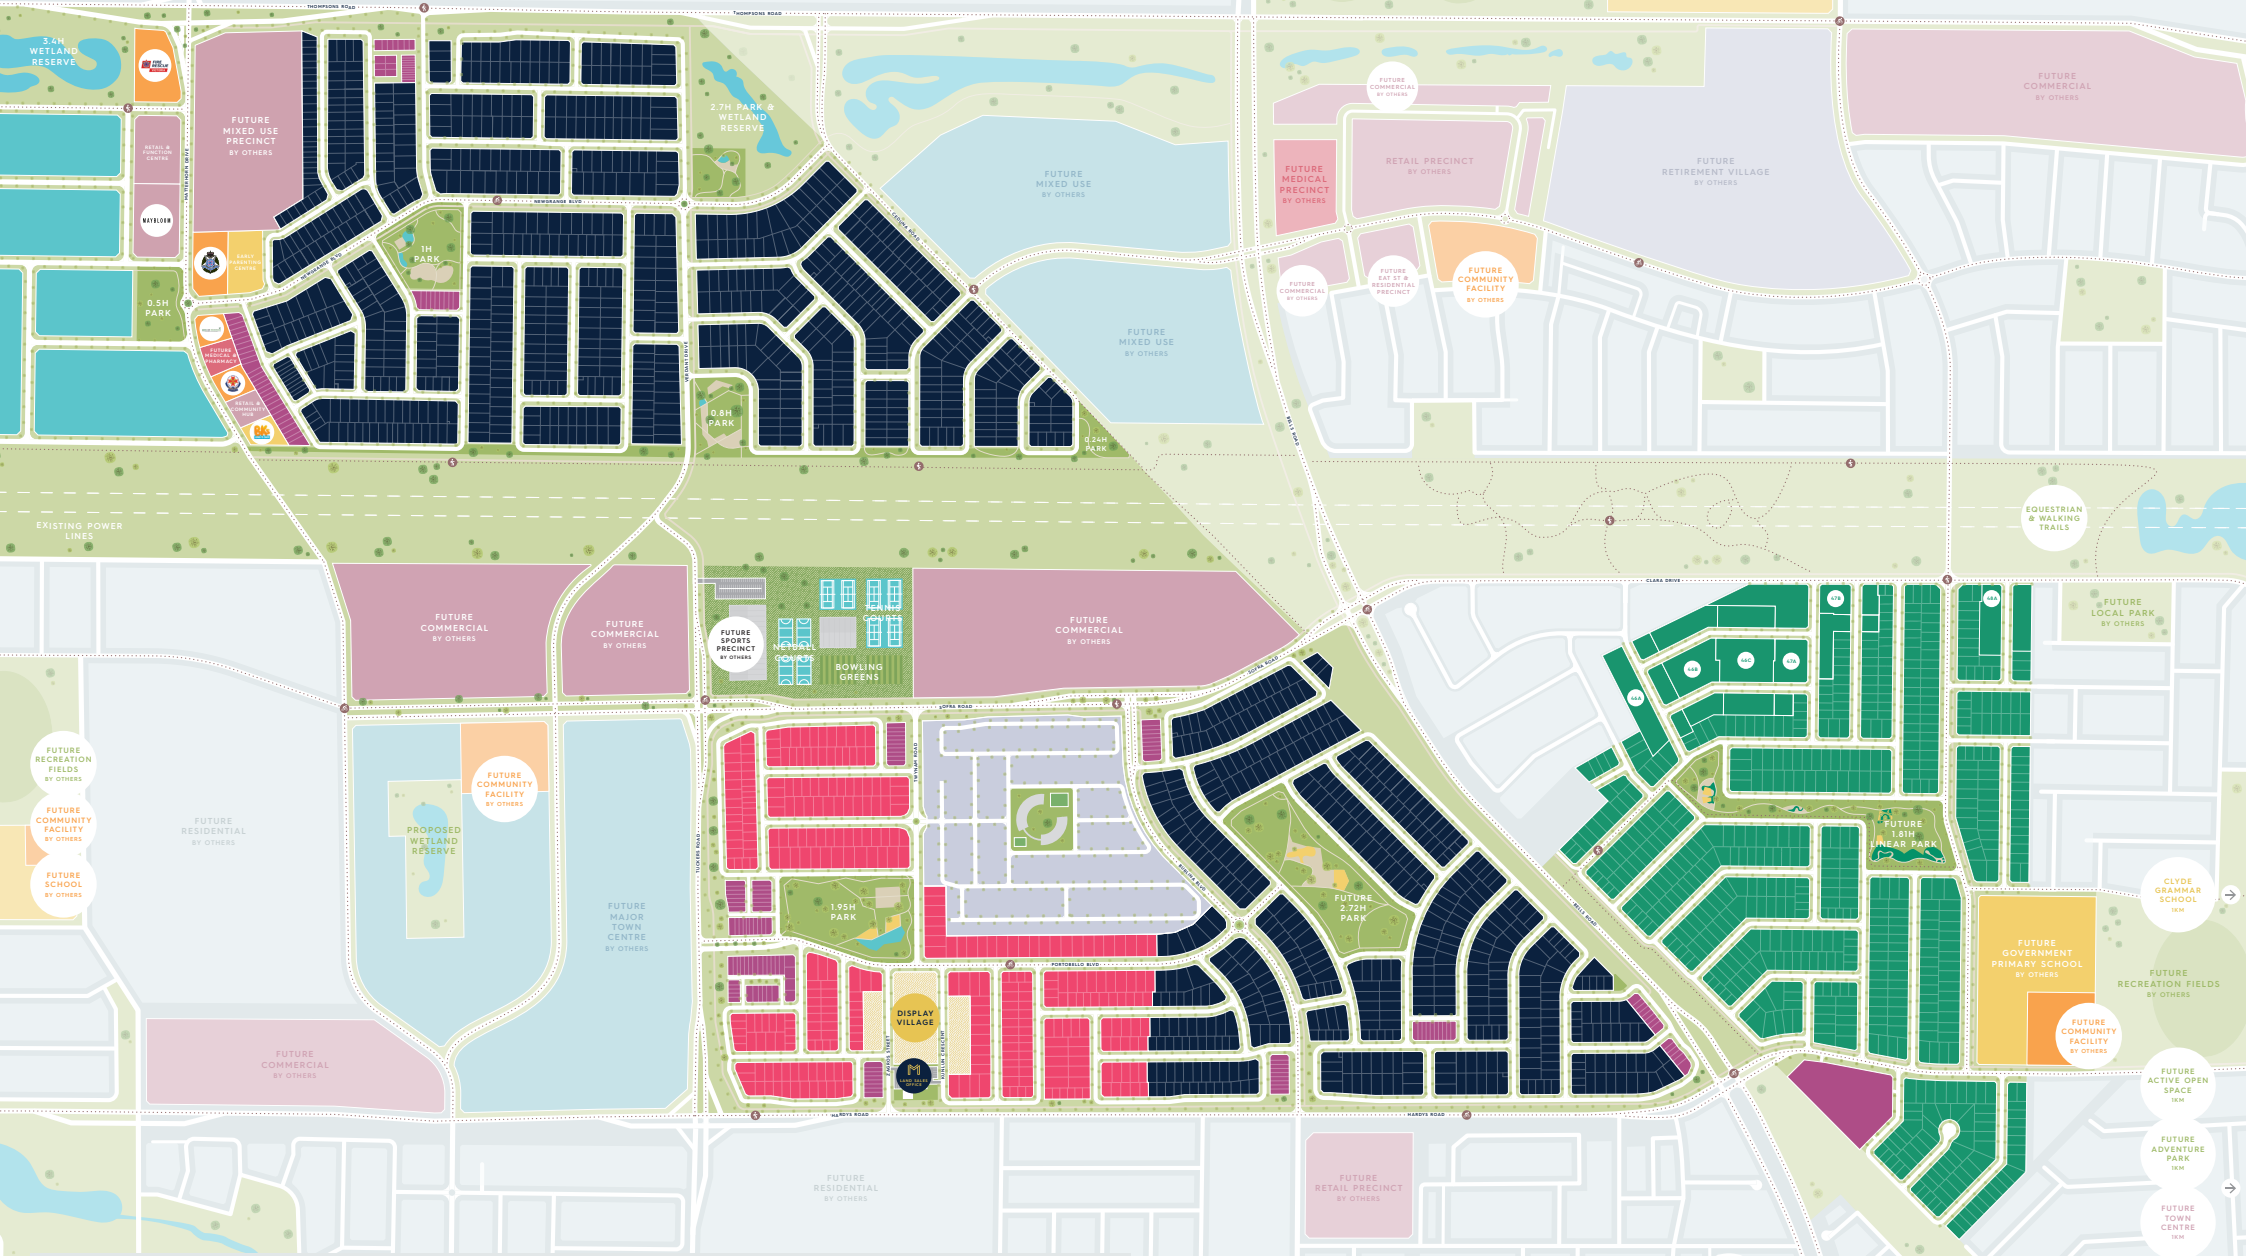

MERIDIAN

CLYDE NORTH

M MERIDIAN
M MERIDIAN GREEN
M MERIDIAN CENTRAL
M MERIDIAN SUMMIT

TOWNHOMES
LIFESTYLE MERIDIAN OVER 50'S COMMUNITY
FUTURE RESIDENTIAL BY OTHERS
SHARED PATHS

ST JOSEPHINE BAKHITA CATHOLIC PRIMARY SCHOOL

CLYDE GRAMMAR SCHOOL
FUTURE RECREATION FIELDS
FUTURE ACTIVE OPEN SPACE
FUTURE ADVENTURE PARK
FUTURE TOWN CENTRE
FUTURE GOV. PRIMARY SCHOOL