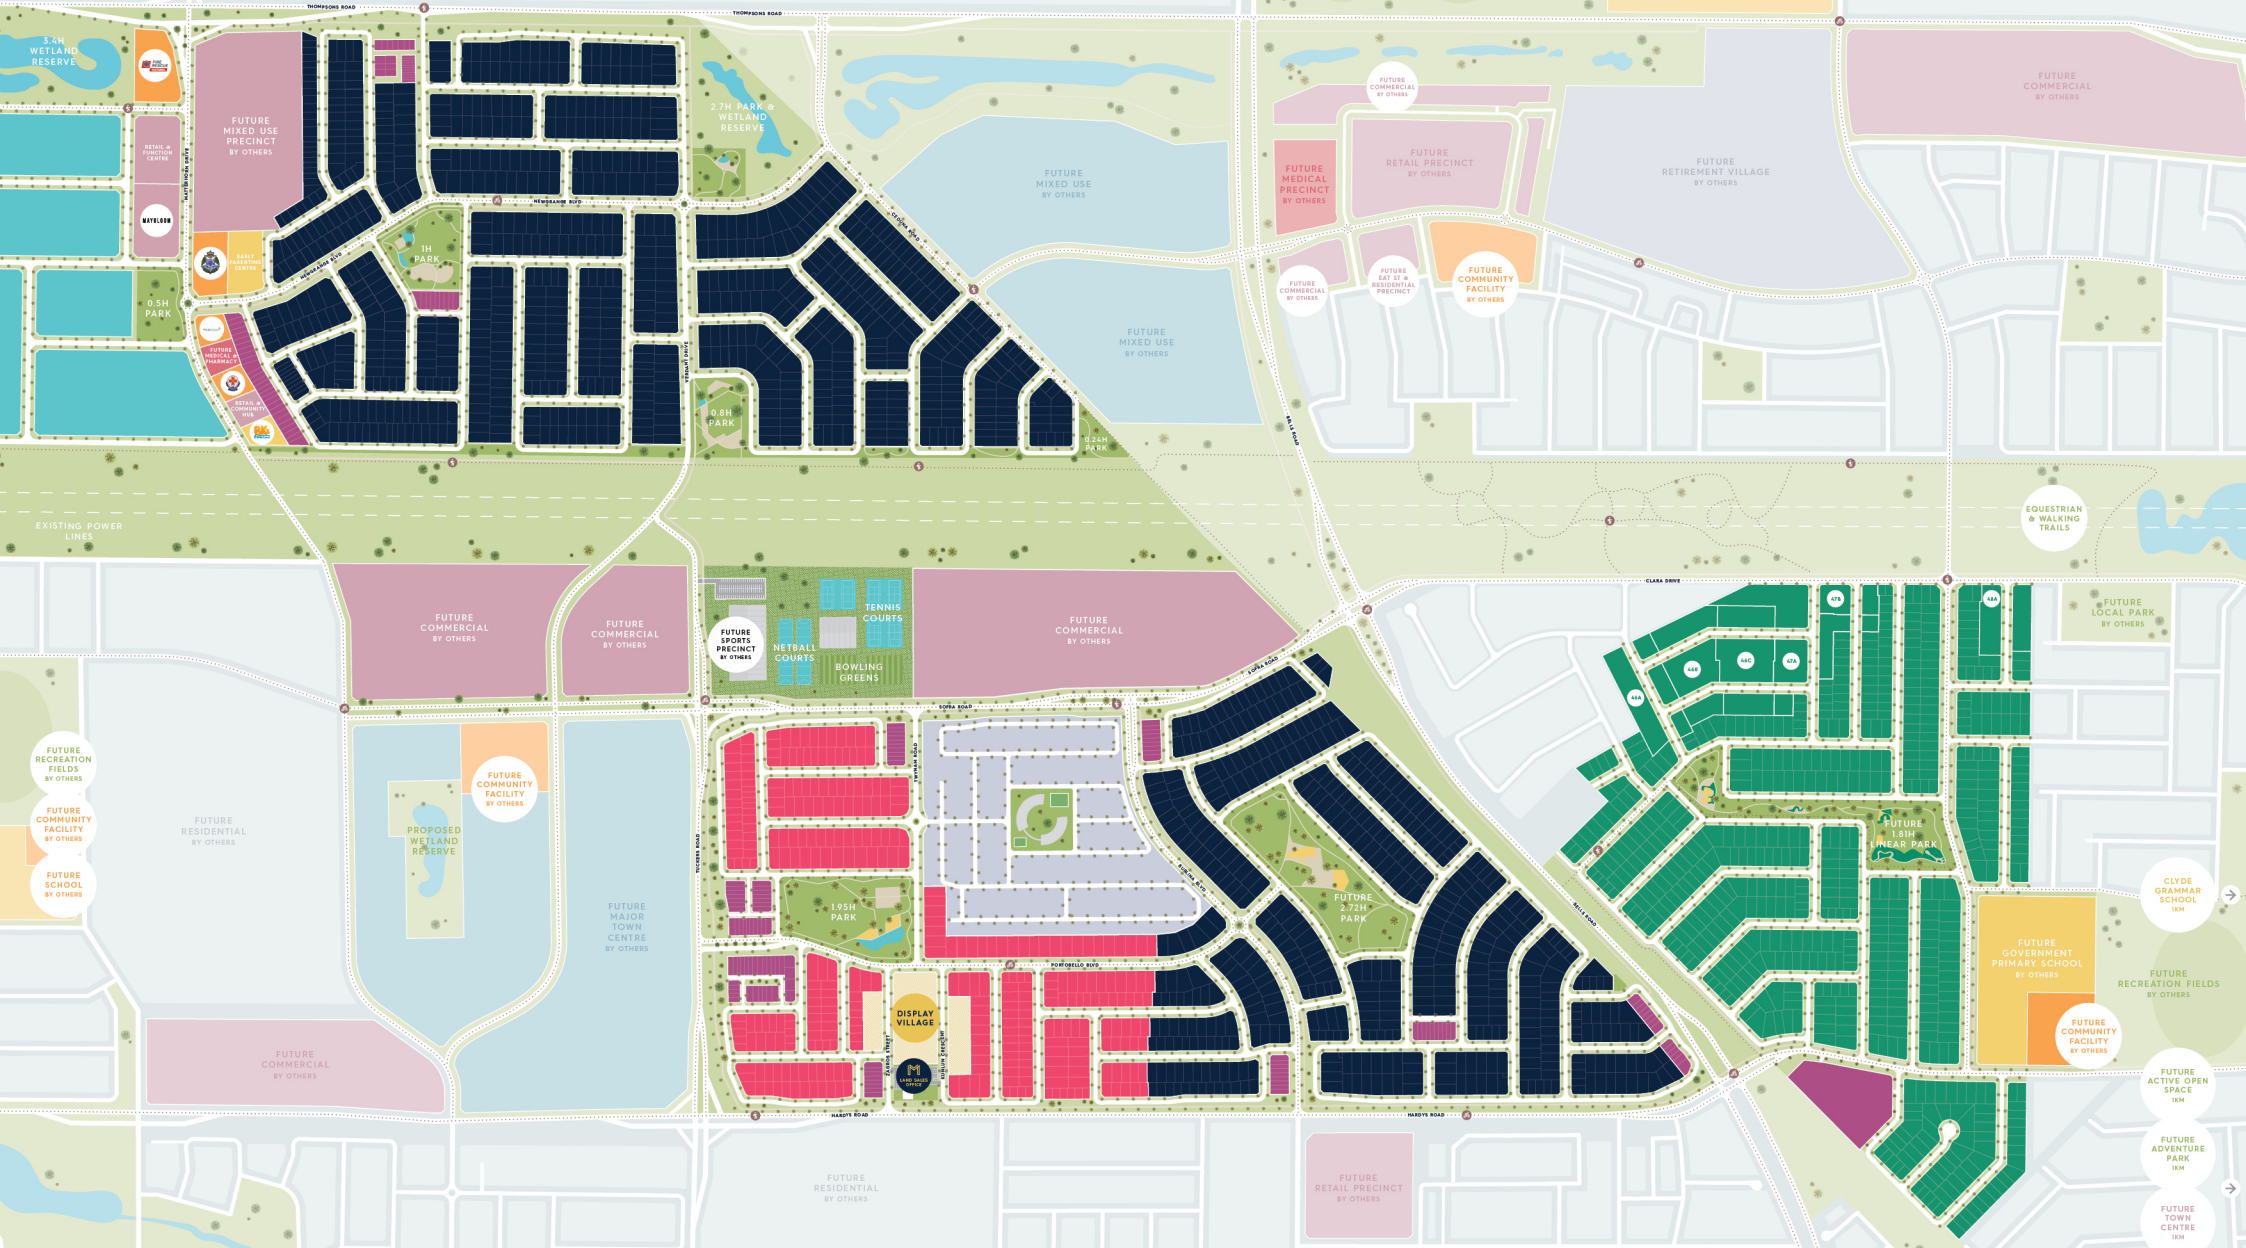

MERIDIAN

CLYDE NORTH

■ TOWNHOMES
■ LIFESTYLE MERIDIAN OVER 50'S COMMUNITY
■ FUTURE RESIDENTIAL BY OTHERS
● SHARED PATHS

ST JOSEPHINE BAKHITA CATHOLIC PRIMARY SCHOOL

- CLYDE GRAMMAR SCHOOL 1KM
- FUTURE LOCAL PARK BY OTHERS
- FUTURE RECREATION FIELDS BY OTHERS
- FUTURE ACTIVE OPEN SPACE 1KM
- FUTURE ADVENTURE PARK 1KM
- FUTURE TOWN CENTRE 1KM
- FUTURE GOV. PRIMARY SCHOOL 1KM